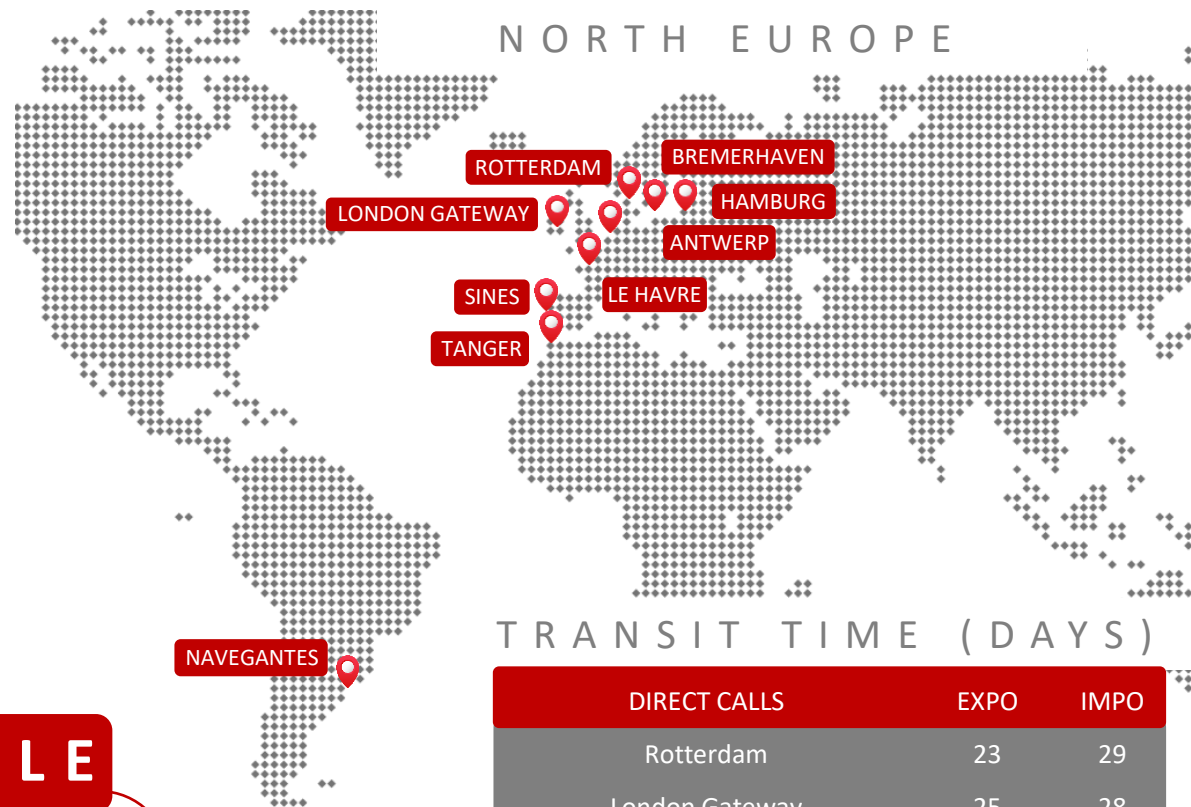

AMERICAS

SERVICE NAME
SHIPPING LINE

TRANSIT TIME (DAYS)

DIRECT CALLS	EXPO	IMPO
New York	31	30
Norfolk	33	33
Charleston	38	30
Savannah	39	26
Cristobal	21	19
Baltimore	28	34
Freeport	26	26
U.S. West Coast, Caribbean and Canadian Ports	Via T/S	Via T/S

LINE SERVICES

MEDITERRANEAN

TRANSIT TIME (DAYS)

DIRECT CALLS	EXPO	IMPO
Barcelona	26	29
Genoa	30	21
Leghorn	28	23
Valencia	24	17
Las Palmas	18	37
Other Mediterranean Ports	Via T/S	Via T/S
Connections to the Middle East	Via T/S	Via T/S

SHUTTLE

SERVICE NAME SHIPPING LINE

NAVEGANTES-RIO DE JANEIRO SHUTTLE

NORTH EUROPE

TRANSIT TIME (DAYS)

DIRECT CALLS	EXPO	IMPO
Rotterdam	23	29
London Gateway	25	28
Hamburg	27	23
Bremerhaven	29	20
Antwerp	31	18
Le Havre	34	18
Sines	37	14
Tanger	21	-
Eastern Europe and Russia Ports	Via T/S	Via T/S
Other Northern Europe Ports	Via T/S	Via T/S

Sailing Frequency : | Weekly

All destinations and origins via transshipment in Rio de Janeiro.

LINE SERVICES

SEPTEMBER • 2024

PORTONAVE

All informations available are subjected to change.
Other regions covered via transhipment are subjected to availability of the Shipping lines.