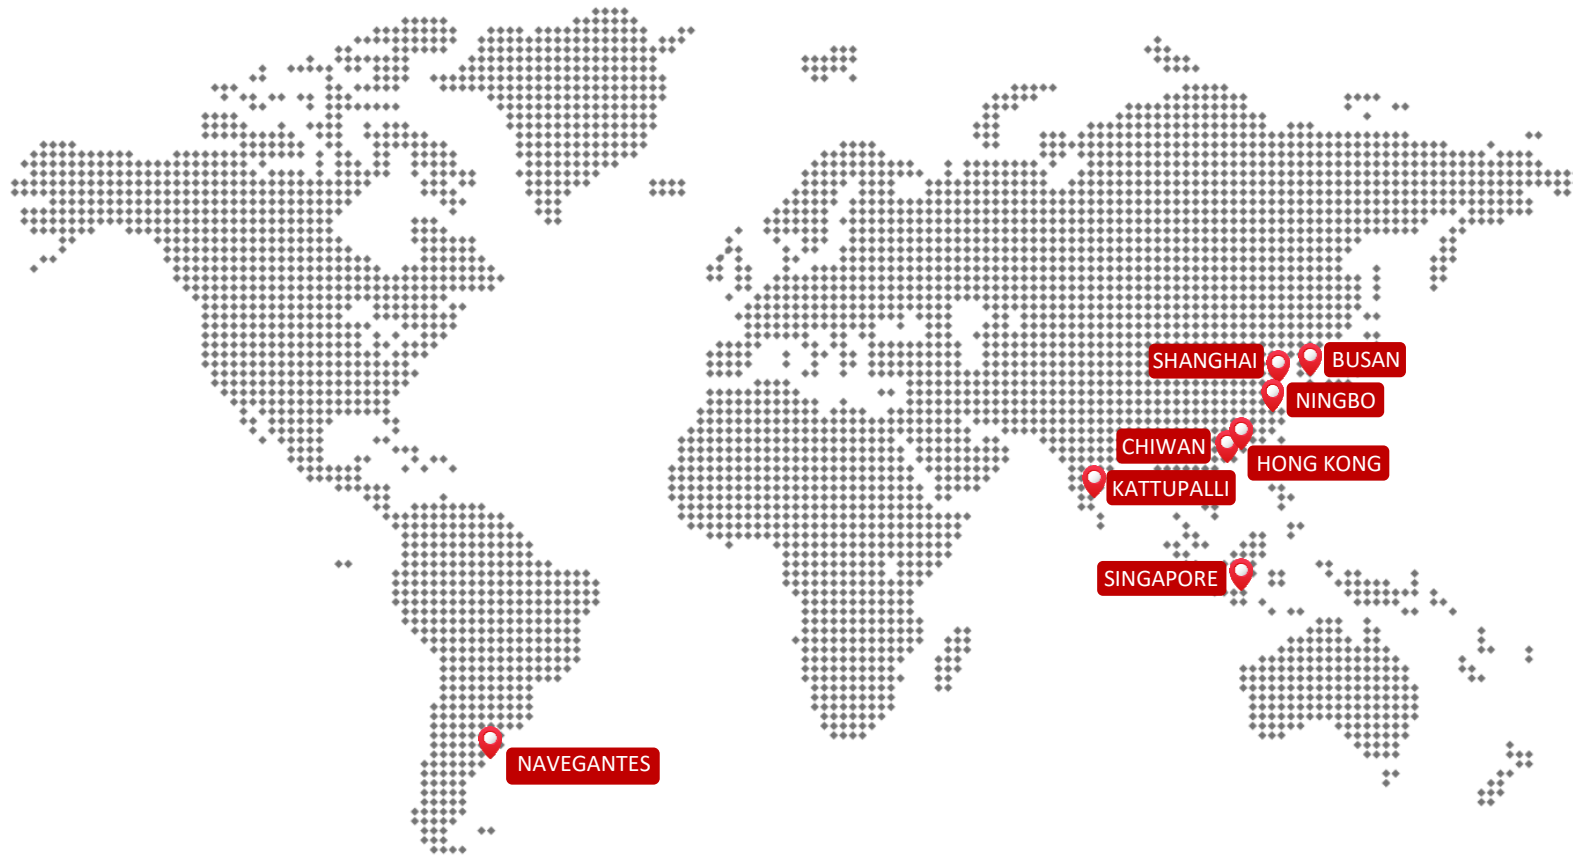

LINE SERVICES

Sailing Frequency : | Weekly

ASIA

SERVICE NAME
SHIPPING LINE

TRANSIT TIME (DAYS)

DIRECT CALLS	EXPO	IMPO
Singapore	24	40
Hong Kong	25	40
Busan	32	43
Shanghai	32	42
Ningbo	41	42
Chiwan	32	50
Kattupalli	42	31
Other Asian ports	Via T/S	Via T/S