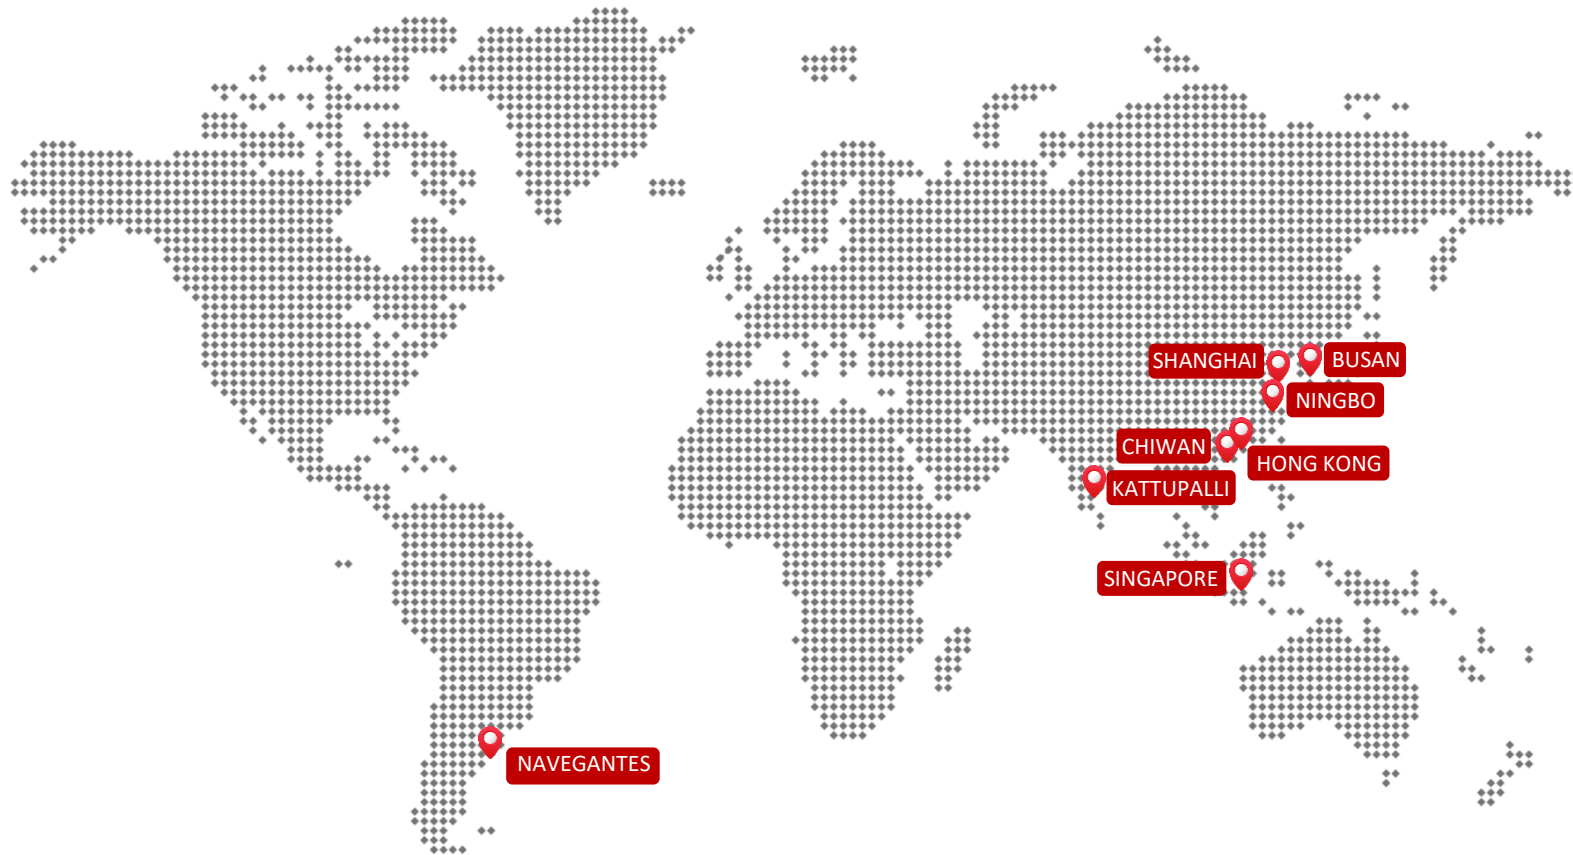

LINE SERVICES

Sailing Frequency : | Weekly

ASIA

SERVICE NAME
SHIPPING LINE

TRANSIT TIME (DAYS)

DIRECT CALLS	EXPO	IMPO
Singapore	21	30
Hong Kong	25	29
Busan	29	40
Shanghai	31	38
Ningbo	33	39
Chiwan	29	37
Kattupalli	34	24
Other Asian ports	Via T/S	Via T/S