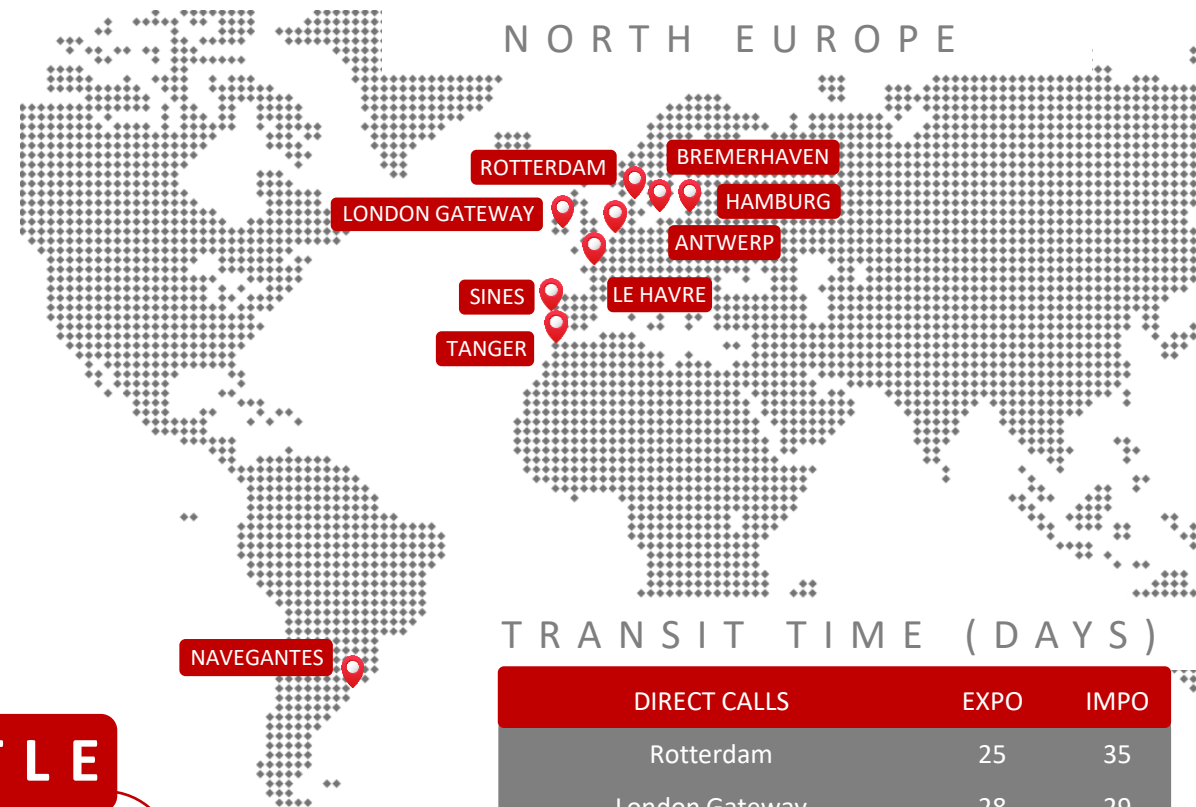

TRANSIT TIME (DAYS)

DIRECT CALLS

EXPO

IMPO

Salvador	4	Via T/S
Suape	6	Via T/S
Pecem	9	Via T/S
Manaus	15	11
Santos	2	1
Paranagua	1	25

LINE SERVICES

MEDITERRANEAN

TRANSIT TIME (DAYS)

DIRECT CALLS	EXPO	IMPO
Barcelona	26	29
Genoa	30	21
Leghorn	28	23
Valencia	24	17
Las Palmas	18	37
Other Mediterranean Ports	Via T/S	Via T/S
Connections to the Middle East	Via T/S	Via T/S

SHUTTLE

SERVICE NAME
SHIPPING LINE
NAVEGANTES-RIO DE JANEIRO SHUTTLE

NORTH EUROPE

TRANSIT TIME (DAYS)

DIRECT CALLS	EXPO	IMPO
Rotterdam	25	35
London Gateway	28	29
Hamburg	30	26
Bremerhaven	32	23
Antwerp	34	20
Le Havre	36	18
Sines	40	15
Tanger	21	-
Eastern Europe and Russia Ports	Via T/S	Via T/S
Other Northern Europe Ports	Via T/S	Via T/S

Sailing Frequency : | Weekly

All destinations and origins via transshipment in Rio de Janeiro.

LINE SERVICES

DECEMBER • 2024

PORTONAVE

All informations available are subjected to change.
Other regions covered via transhipment are subjected to availability of the Shipping lines.